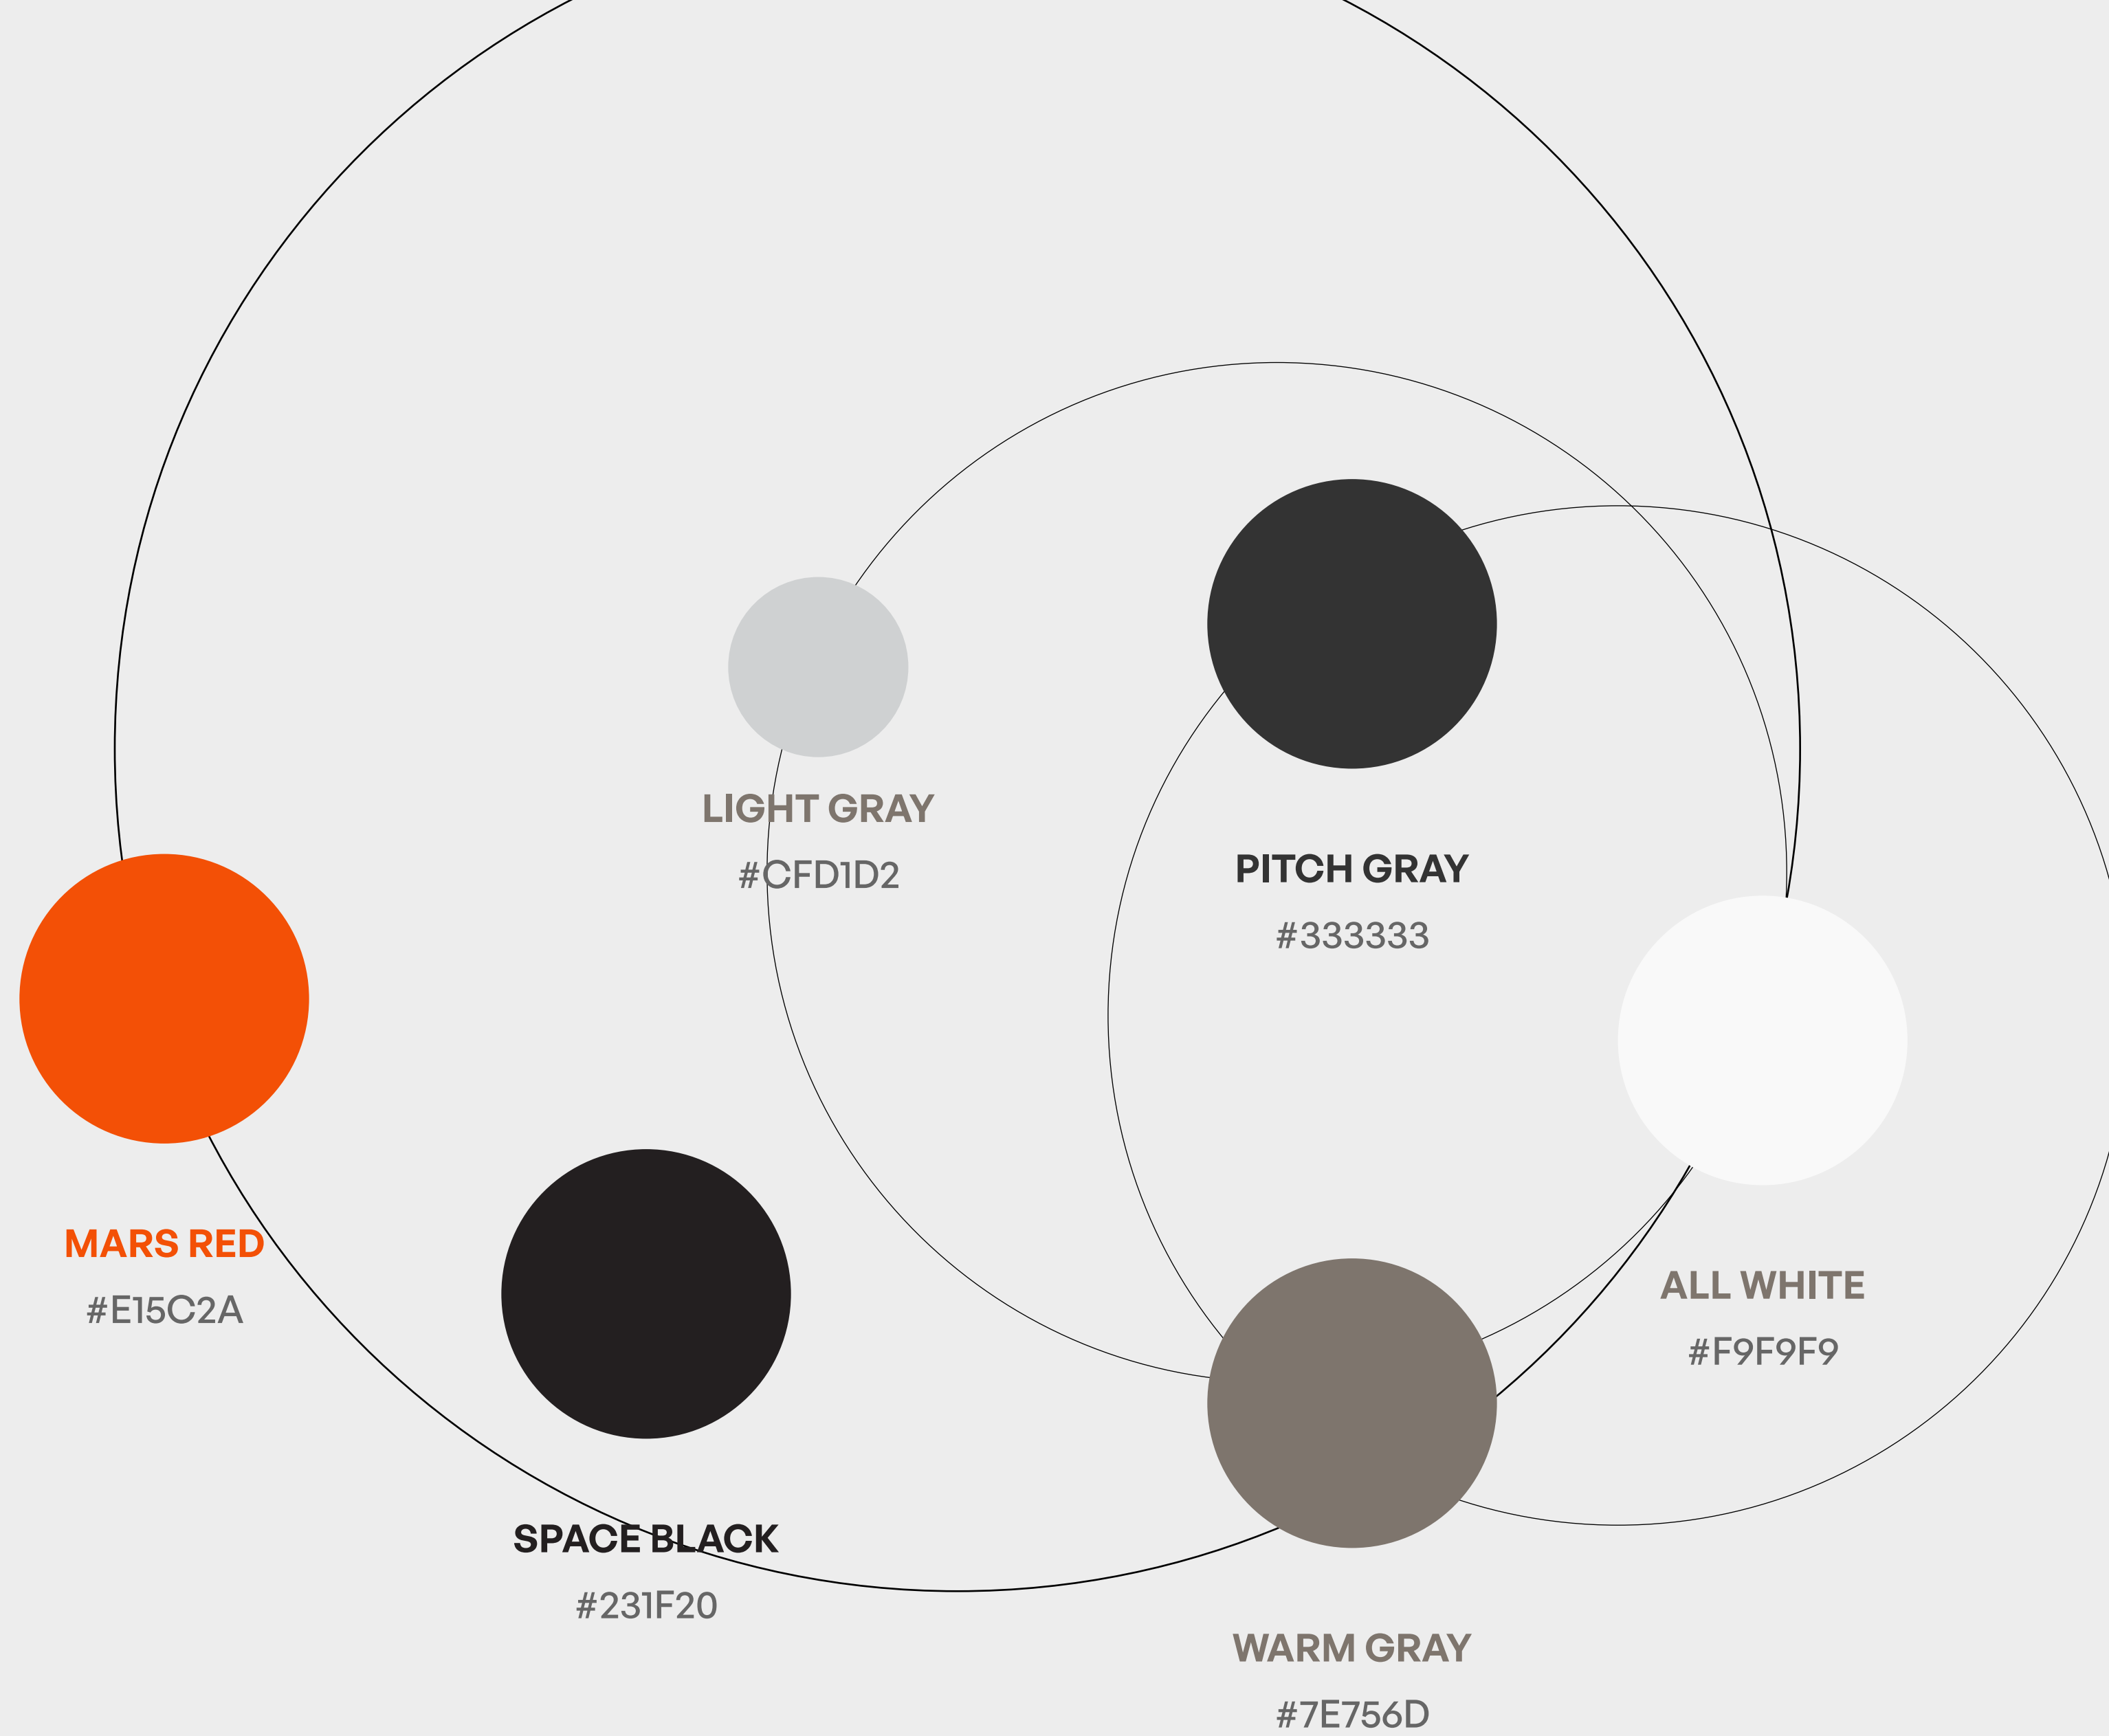

3. CODING BRACKETS

4. TROJECTORY
(LETTERS)

LOGOTYPE

PRIMARY

ALTERNATIVE

SYMBOL

COLOR PALLETE

TYPOGRAPHY// WEB GUIDE